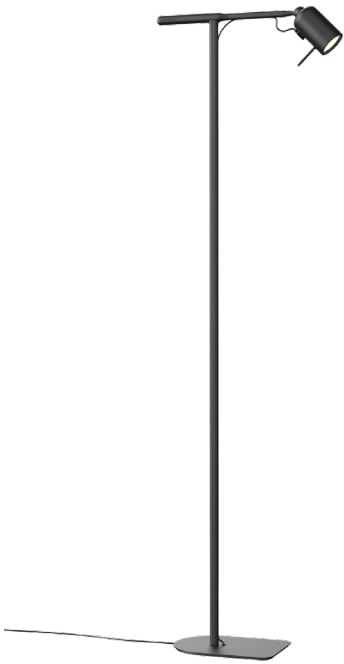

TONONE

technical specifications

ONE + floor straight

Design by Anton de Groof, 2023

Only ONE: One lamp, endless adventures

Why buy more when you only need one? One lamp. Chargeable, to take anywhere. Timeless, for a sustainable future. One lamp that always illuminates you. Wherever you want. Whenever you want. Tonone ONE. Tonone presents: ONE. One lamp that you can use in countless ways. The start is ONE + knob. What comes next is up to you. ONE + floor, ONE + desk, ONE + wall or... bring ONE on the road. Charge the lamp and use it up to 5 hours. You only need ONE to surround yourself with light anywhere and anytime you want.

Type	Floor lamp
Environment	Indoor
Material	Steel & aluminum
Weight	1,4 kg
Voltage	220-240 V
Output	5V-1A/2A
IP	20
Lightsource	Lightsource included
Battery	Up to 5 hours
Charge	USB-C charging cable included
Cable length	500 mm & 2500 mm
CRI	90
Max lumen	230
Kelvin	2700
Dimmable	Secundair on fixture
Lightbeam	36° (15° / 24°)

TONONE

technical specifications

Article number

	smokey black	5050
	fuzzy white	5051
	heavy metal	5052