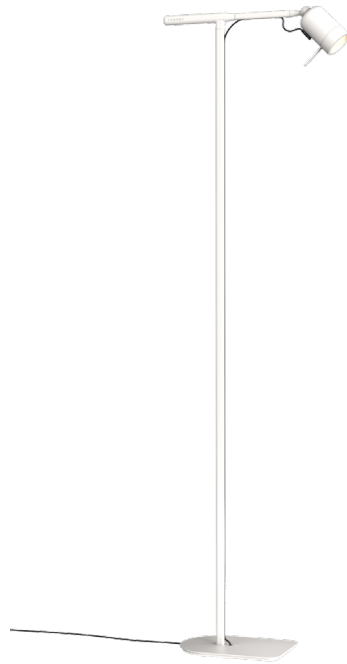

TONONE

technical specifications

ONE + floor straight

Design by Anton de Groof, 2023

Only ONE: One lamp, endless adventures

Why buy more when you only need one? One lamp. Chargeable, to take anywhere. Timeless, for a sustainable future. One lamp that always illuminates you. Wherever you want. Whenever you want. Tonone ONE. Tonone presents: ONE. One lamp that you can use in countless ways. The start is ONE + knob. What comes next is up to you. ONE + floor, ONE + desk, ONE + wall or... bring ONE on the road. Charge the lamp and use it up to 5 hours. You only need ONE to surround yourself with light anywhere and anytime you want.

Type	Floor lamp
Environment	Indoor
Material	Steel & aluminum
Weight	1,4 kg
Voltage	220-240 V
Output	5V-1A/2A
IP	20
Lightsource	Lightsource included
Battery	Up to 5 hours
Charge	USB-C charging cable included
Cable length	500 mm & 2500 mm
CRI	90
Max lumen	230
Kelvin	2700
Dimmable	Secundair on fixture
Lightbeam	36° (15° / 24°)

TONONE

technical specifications

Article number

	smokey black	5050
	fuzzy white	5051
	heavy metal	5052