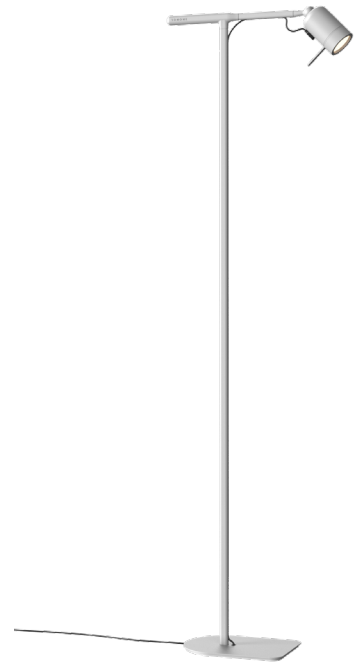

TONONE

technical specifications

ONE + floor straight

Design by Anton de Groof, 2023

Only ONE: One lamp, endless adventures

Why buy more when you only need one? One lamp. Chargeable, to take anywhere. Timeless, for a sustainable future. One lamp that always illuminates you. Wherever you want. Whenever you want. Tonone ONE. Tonone presents: ONE. One lamp that you can use in countless ways. The start is ONE + knob. What comes next is up to you. ONE + floor, ONE + desk, ONE + wall or... bring ONE on the road. Charge the lamp and use it up to 5 hours. You only need ONE to surround yourself with light anywhere and anytime you want.

Type	Floor lamp
Environment	Indoor
Material	Steel & aluminum
Weight	1,4 kg
Voltage	220-240 V
Output	5V-1A/2A
IP	20
Lightsource	Lightsource included
Battery	Up to 5 hours
Charge	USB-C charging cable included
Cable length	500 mm & 2500 mm
CRI	90
Max lumen	230
Kelvin	2700
Dimmable	Secundair on fixture
Lightbeam	36° (15° / 24°)

TONONE

technical specifications

Article number

	smokey black	5050
	fuzzy white	5051
	heavy metal	5052