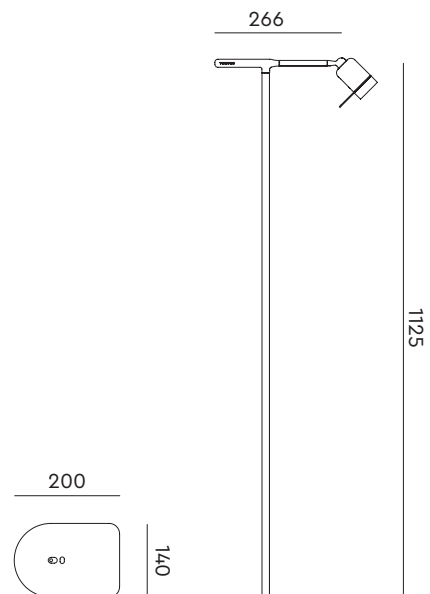

TONONE

technical specifications

ONE + floor straight

Design by Anton de Groof, 2023

Only ONE: One lamp, endless adventures

Why buy more when you only need one? One lamp. Chargeable, to take anywhere. Timeless, for a sustainable future. One lamp that always illuminates you. Wherever you want. Whenever you want. Tonone ONE. Tonone presents: ONE. One lamp that you can use in countless ways. The start is ONE + knob. What comes next is up to you. ONE + floor, ONE + desk, ONE + wall or... bring ONE on the road. Charge the lamp and use it up to 5 hours. You only need ONE to surround yourself with light anywhere and anytime you want.

Type	Floor lamp
Environment	Indoor
Material	Steel & aluminum
Weight	1,4 kg
Voltage	220-240 V
Output	5V-1A/2A
IP	20
Lightsource	Lightsource included
Battery	Up to 5 hours
Charge	USB-C charging cable included
Cable length	500 mm & 2500 mm
CRI	90
Max lumen	230
Kelvin	2700
Dimmable	Secundair on fixture
Lightbeam	36° (15° / 24°)

TONONE

technical specifications

Article number

	smokey black	5050
	fuzzy white	5051
	heavy metal	5052